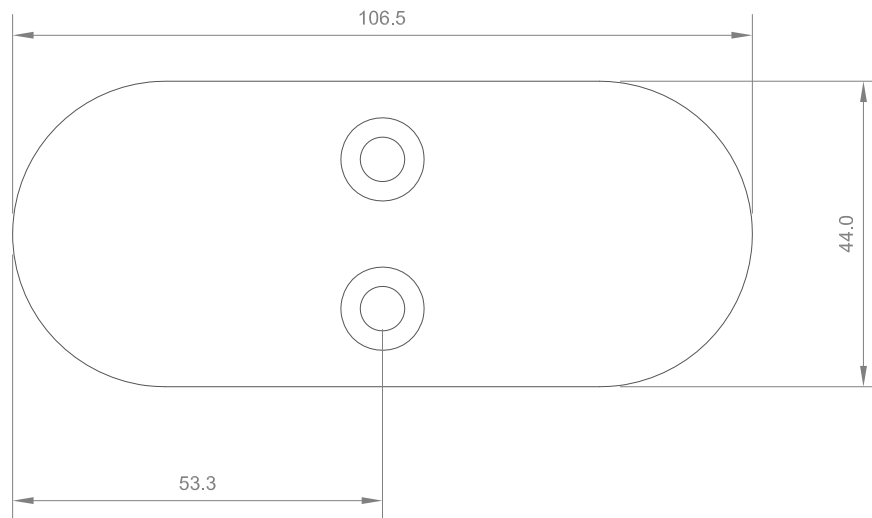

#### NOTES/SPECIFICATION:

ALL FITTING COMPONENTS IN GRADE 316 BRUSHED STAINLESS STEEL.

PRODUCT SUITABLE FOR 10mm TOUGHENED GLASS PANES

FITTING SUPPLIED COMPLETE WITH:-

- 1) 4 No. BLACK RUBBER WASHERS TO SUIT SPECIFIED GLASS
- 2) 2 No. M6 X 16mm HEX SOCKET HEAD CSK SET SCREWS

<b>PRODUCT REF:</b>	<b>SH/ATB/B/D/180</b>
DESCRIPTION:	
<b>DRAWING REF:</b>	<b>SH/ATB/B/D/180 - 001</b>