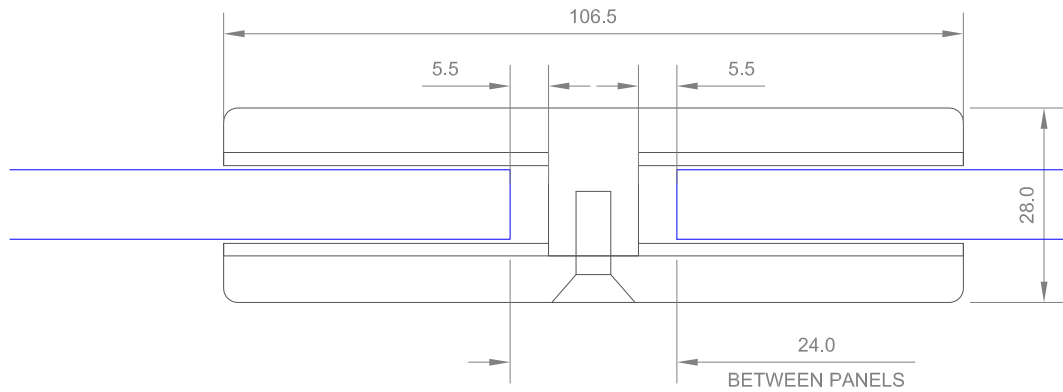

#### NOTES/SPECIFICATION:

ALL FITTING COMPONENTS IN GRADE 316 BRUSHED STAINLESS STEEL.

PRODUCT SUITABLE FOR 10mm TOUGHENED GLASS PANES

FITTING SUPPLIED COMPLETE WITH:-

- 1) 4 No. BLACK RUBBER WASHERS TO SUIT SPECIFIED GLASS
- 2) 2 No. M6 X 16mm HEX SOCKET HEAD CSK SET SCREWS

<b>PRODUCT REF:</b>	<b>SH/ATB/B/D/180</b>
DESCRIPTION:	
<b>DRAWING REF:</b>	<b>SH/ATB/B/D/180 - 001</b>