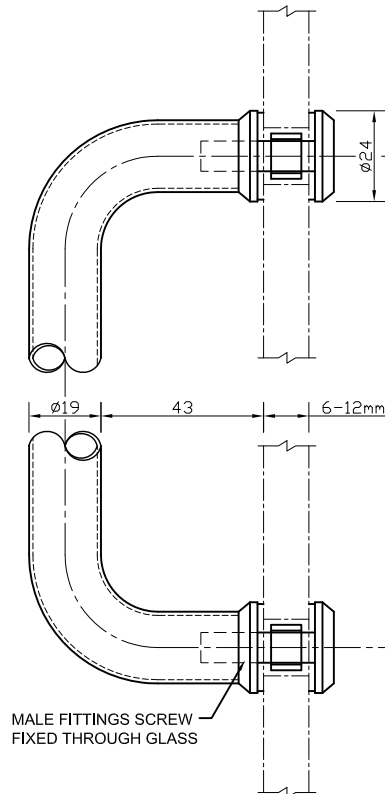

**SIDE VIEW
ON HANDLE**

(SCALE 1:2 (A4))

**REQUIRED
GLASS PREP**

(SCALE 1:2 (A4))

NOTES/SPECIFICATION:

PULL HANDLE COMPONENTS SUPPLIED IN POLISHED STAINLESS STEEL.

PULL HANDLE SUITABLE FOR 6 TO 12mm GLASS PANES (OR FRAME THICKNESS)

PRODUCT REF:	SH/GGA/P01
DESCRIPTION:	DIMENSIONED ELEVATIONS AND PRODUCT DETAILS
DRAWING REF:	SH/GGA/P01 - 001A