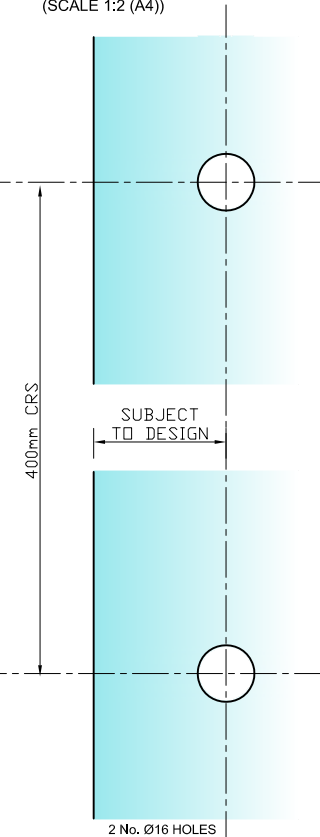

**SIDE VIEW
ON HANDLE**

(SCALE 1:2 (A4))

**REQUIRED
GLASS PREP**

(SCALE 1:2 (A4))

NOTES/SPECIFICATION:

PULL HANDLE COMPONENTS SUPPLIED IN POLISHED STAINLESS STEEL.

PULL HANDLE SUITABLE FOR 6 TO 12mm GLASS PANES (OR FRAME THICKNESS)

PRODUCT REF:	SH/GGA/P01
DESCRIPTION:	DIMENSIONED ELEVATIONS AND PRODUCT DETAILS
DRAWING REF:	SH/GGA/P01 - 001A