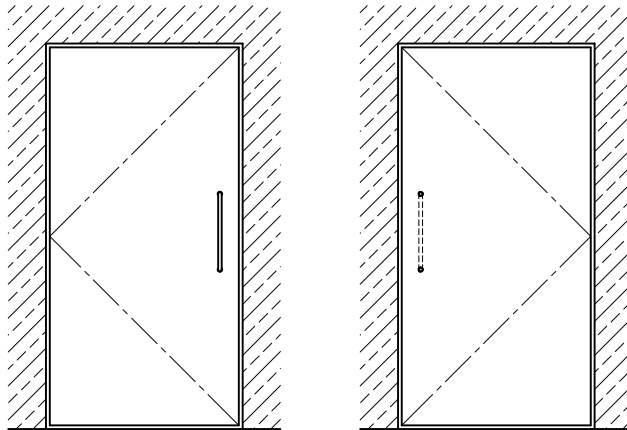

EXAMPLE VIEWS ON TYPICAL DOOR