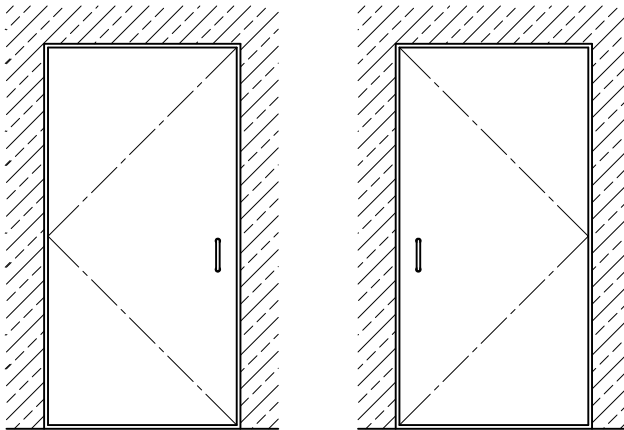

EXAMPLE VIEWS ON TYPICAL DOOR