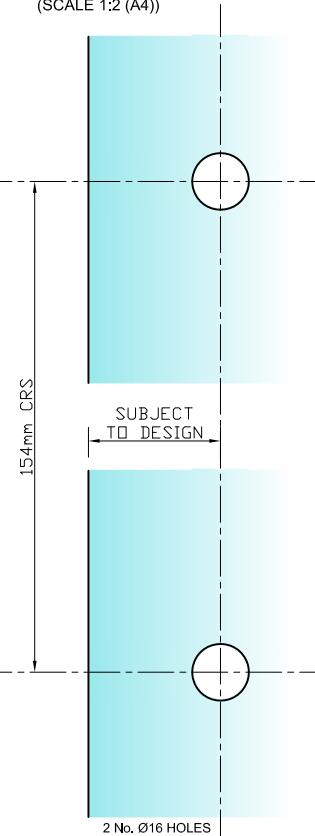

SIDE VIEW ON HANDLE

(SCALE 1:2 (A4))

REQUIRED GLASS PREP

(SCALE 1:2 (A4))

NOTES/SPECIFICATION:

PULL HANDLE COMPONENTS SUPPLIED IN POLISHED STAINLESS STEEL.

PULL HANDLE SUITABLE FOR 6 TO 15mm GLASS PANES (WITH STANDARD SCREWS PROVIDED). CAN ALSO BE UTILISED ON THICKER GLASS AND DOOR FRAMES, HOWEVER LONGER M8 POSI-PAN FIXINGS WILL BE REQUIRED (PROVIDED BY OTHERS).

PRODUCT REF:	SH/GGA/P03
DESCRIPTION:	DIMENSIONED ELEVATIONS AND PRODUCT DETAILS
DRAWING REF:	SH/GGA/P03 - 001B