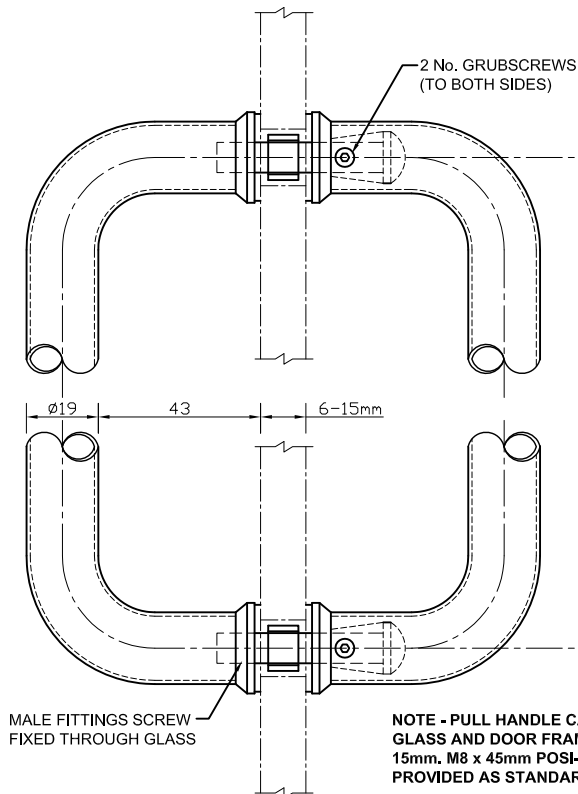

SIDE VIEW ON HANDLE

(SCALE 1:2 (A4))

REQUIRED GLASS PREP

(SCALE 1:2 (A4))

NOTES/SPECIFICATION:

PULL HANDLE COMPONENTS SUPPLIED IN POLISHED STAINLESS STEEL.

PULL HANDLE SUITABLE FOR 6 TO 15mm GLASS PANES (WITH STANDARD SCREWS PROVIDED). CAN ALSO BE UTILISED ON THICKER GLASS AND DOOR FRAMES, HOWEVER LONGER M8 POSI-PAN FIXINGS WILL BE REQUIRED (PROVIDED BY OTHERS).

PRODUCT REF:	SH/GGA/P03
DESCRIPTION:	DIMENSIONED ELEVATIONS AND PRODUCT DETAILS
DRAWING REF:	SH/GGA/P03 - 001B