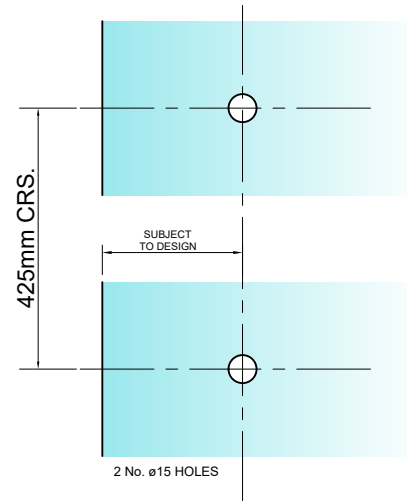

**REQUIRED
GLASS PREP**

NOTES/SPECIFICATION:

MADE FROM BRUSH FINISH STAINLESS STEEL

PRODUCT REF:	SH/GGA/P33
DESCRIPTION:	DIMENSIONED ELEVATIONS BRUSHED STAINLESS STEEL PULL HANDLE
DRAWING REF:	SH/GGA/P33 - 001