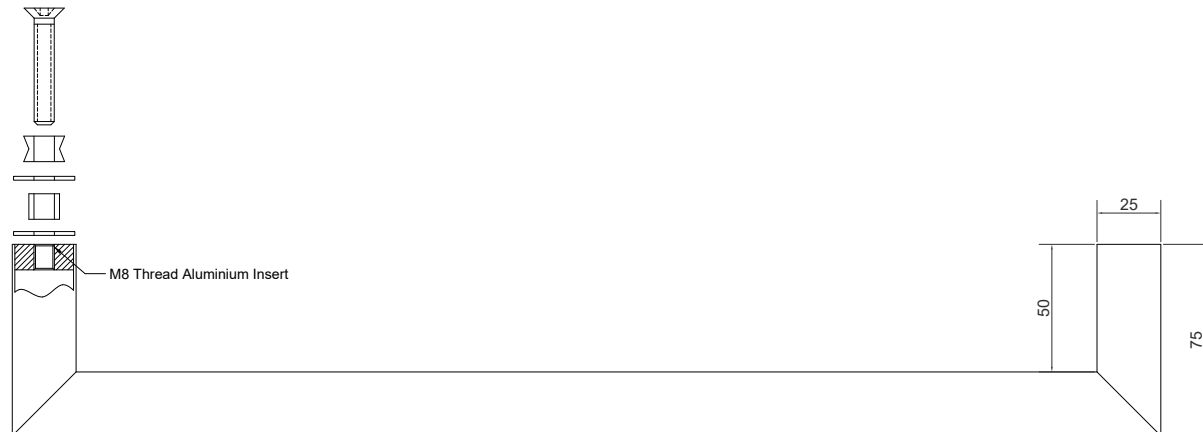

**REQUIRED
GLASS PREP**

NOTES/SPECIFICATION:

MADE FROM BRUSH FINISH STAINLESS STEEL

PRODUCT REF:	SH/GGA/P33
DESCRIPTION:	DIMENSIONED ELEVATIONS BRUSHED STAINLESS STEEL PULL HANDLE
DRAWING REF:	SH/GGA/P33 - 001