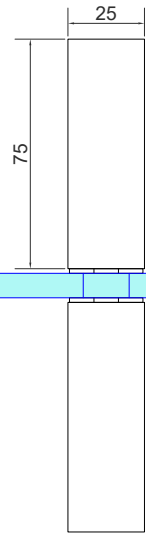

Express Toughening, 51-55 Fowler Road, Hainault,
Essex, IG6 3UT

Tel: +44 (0)20 8500 1188
info@expresstoughening.com
www.expresstoughening.com

Copyright (C) - October 2020, All Rights Reserved

**PLAN VIEW
ON FITTING**

**REQUIRED
GLASS PREP**

NOTES/SPECIFICATION:

MADE FROM BRUSH FINISH STAINLESS STEEL

PRODUCT REF:	SH/GGA/P33
DESCRIPTION:	DIMENSIONED ELEVATIONS BRUSHED STAINLESS STEEL PULL HANDLE
DRAWING REF:	SH/GGA/P33 - 001