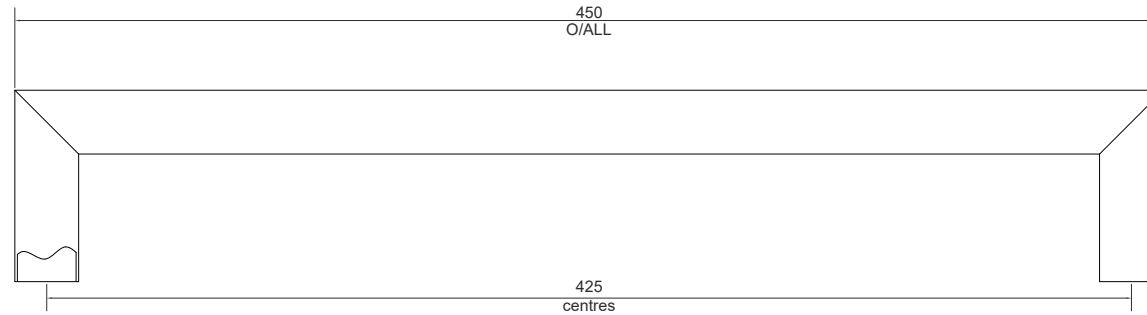

**REQUIRED
GLASS PREP**

NOTES/SPECIFICATION:

MADE FROM BRUSH FINISH STAINLESS STEEL

PRODUCT REF:	SH/GGA/P33
DESCRIPTION:	DIMENSIONED ELEVATIONS BRUSHED STAINLESS STEEL PULL HANDLE
DRAWING REF:	SH/GGA/P33 - 001