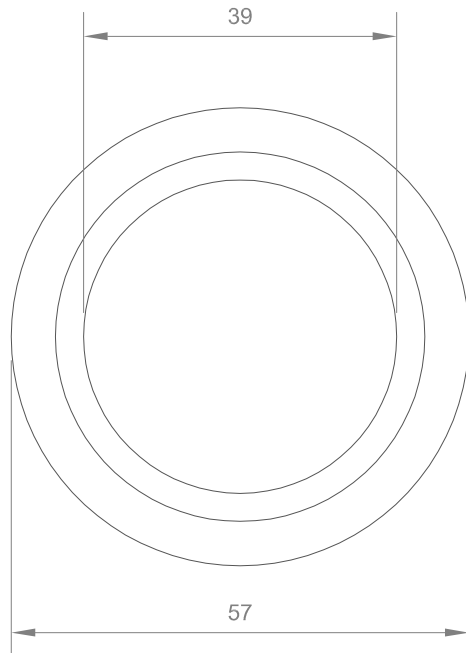

GLASS PREP

Ø50mm HOLES

Express Toughening, 51-55 Fowler Road, Hainault, Essex, IG6 3UT

Tel: +44 (0)20 8500 1188
info@expresstoughening.com
www.expresstoughening.com

Copyright (C) - October 2020, All Rights Reserved

NOTES/SPECIFICATION:

FINGER PULL

MADE FROM POLISHED FINISH STAINLESS STEEL AND SUITABLE FOR 8 TO 10mm GLASS

INCLUDES 4 x 1mm TRANSLUCENT RUBBER ISOLATORS

PRODUCT REF:	SH/SDH/FP1
DESCRIPTION:	
DRAWING REF:	SH/SDH/FP1 - 001