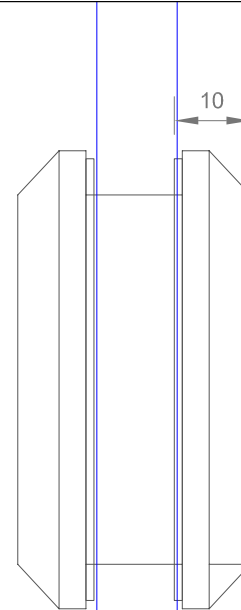

GLASS PREP

Ø50mm HOLES

Express Toughening, 51-55 Fowler Road, Hainault, Essex, IG6 3UT

Tel: +44 (0)20 8500 1188
info@expresstoughening.com
www.expresstoughening.com

Copyright (C) - October 2020, All Rights Reserved

NOTES/SPECIFICATION:

FINGER PULL

MADE FROM POLISHED FINISH STAINLESS STEEL AND SUITABLE FOR 8 TO 10mm GLASS

INCLUDES 4 x 1mm TRANSLUCENT RUBBER ISOLATORS

PRODUCT REF:	SH/SDH/FP1
DESCRIPTION:	
DRAWING REF:	SH/SDH/FP1 - 001