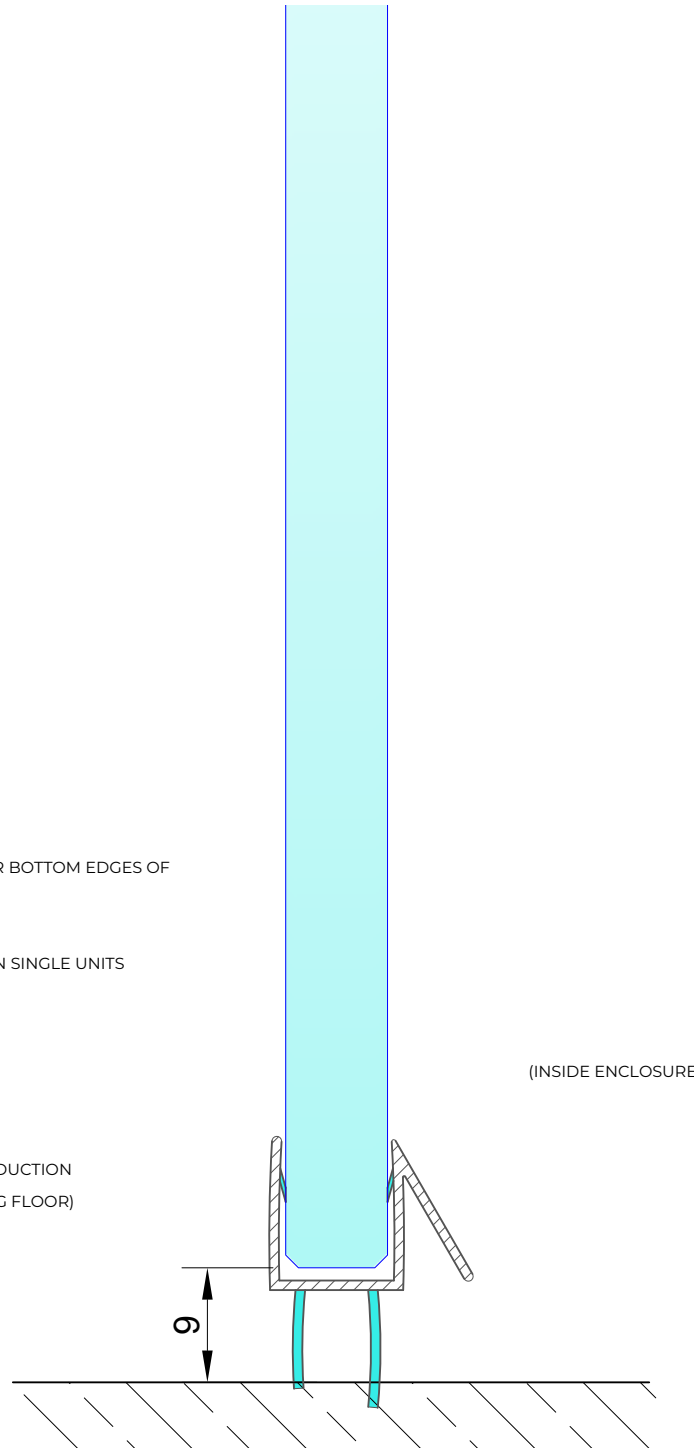

**APPLICATION
EXAMPLE**

GLASS TO FLOOR

**END VIEW
ON SEAL**

SEAL SUITABLE FOR BOTTOM EDGES OF
GLASS DOORS

SEALS PROVIDED IN SINGLE UNITS

(10mm GLASS REDUCTION
REQUIRED ALONG FLOOR)

(INSIDE ENCLOSURE)

Express Toughening, 51-55 Fowler Road, Hainault,
Essex, IG6 3UT

Tel: +44 (0)20 8500 1188
info@expresstoughening.com
www.expresstoughening.com

Copyright (C) - October 2020, All Rights Reserved

NOTES/SPECIFICATION:

GLAZING SEALS SUPPLIED IN TRANSLUCENT PVC PROFILES.
GLAZING SEAL SUITABLE FOR 8MM GLASS PANES
PLEASE NOTE THE REQUIRED GLASS REDUCTION ALONG THE
ASSOCIATED SEAL DETAIL

PRODUCT REF:	SH/GGA/S04
DESCRIPTION:	BASE SEAL
DRAWING REF:	SH/GGA/S04 - 001E