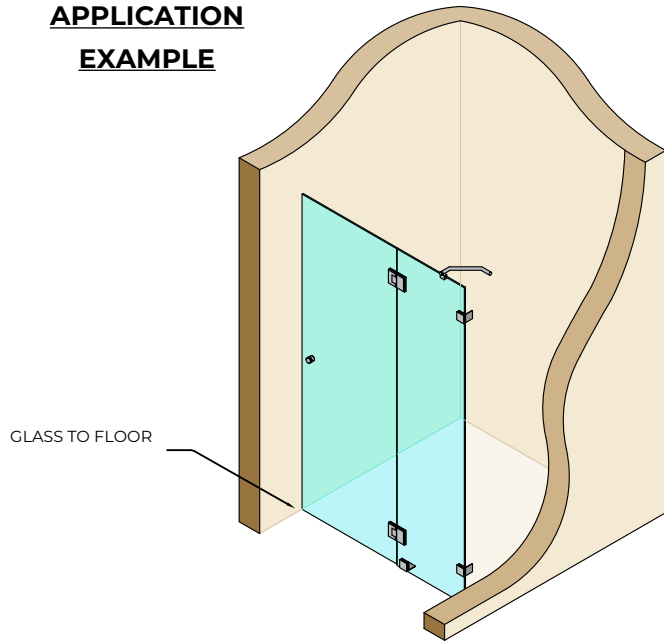

**APPLICATION
EXAMPLE**

GLASS TO FLOOR

**END VIEW
ON SEAL**

SEAL SUITABLE FOR BOTTOM EDGES OF
GLASS DOORS

SEALS PROVIDED IN SINGLE UNITS

(10mm GLASS REDUCTION
REQUIRED ALONG FLOOR)

(INSIDE ENCLOSURE)

Express Toughening, 51-55 Fowler Road, Hainault,
Essex, IG6 3UT

Tel: +44 (0)20 8500 1188
info@expresstoughening.com
www.expresstoughening.com

Copyright (C) - October 2020, All Rights Reserved

NOTES/SPECIFICATION:

GLAZING SEALS SUPPLIED IN TRANSLUCENT PVC PROFILES.
GLAZING SEAL SUITABLE FOR 8MM GLASS PANES
PLEASE NOTE THE REQUIRED GLASS REDUCTION ALONG THE
ASSOCIATED SEAL DETAIL