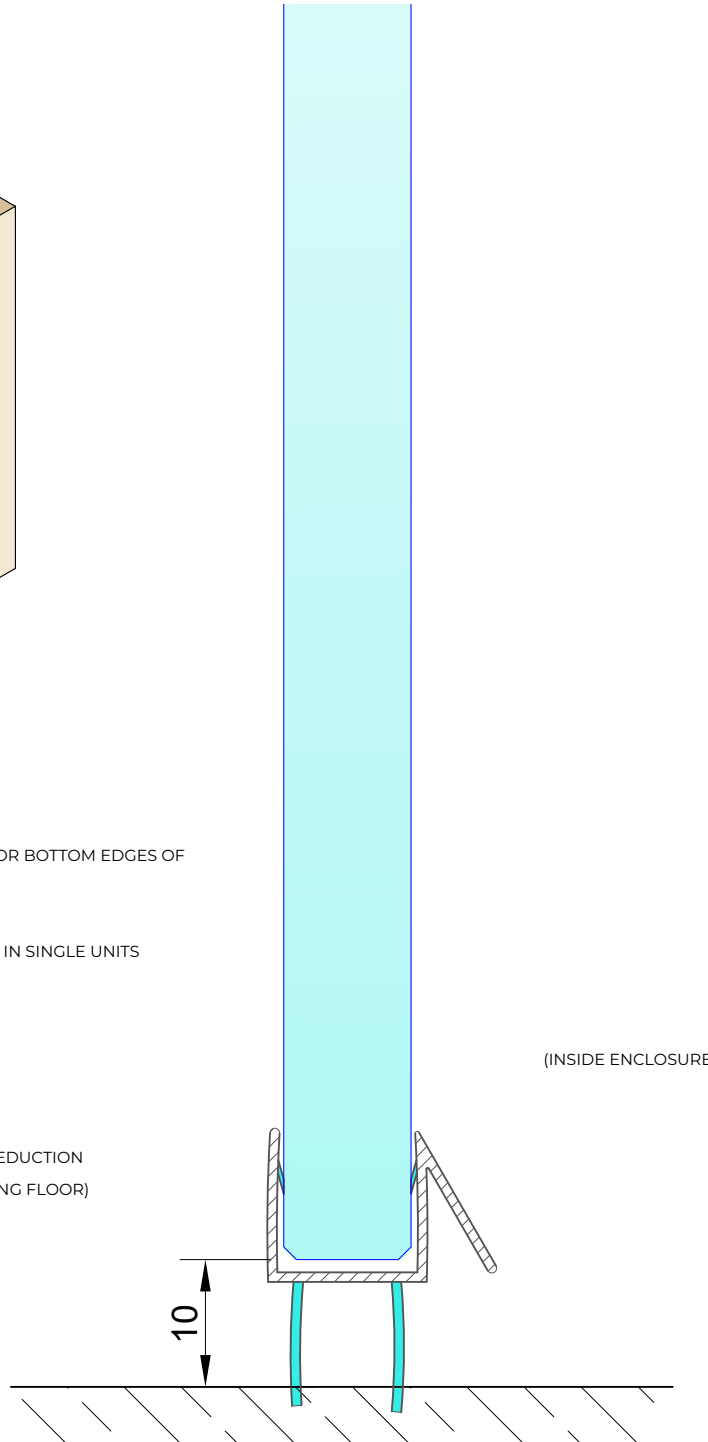

**APPLICATION  
EXAMPLE**

**END VIEW  
ON SEAL**

SEAL SUITABLE FOR BOTTOM EDGES OF  
GLASS DOORS

SEALS PROVIDED IN SINGLE UNITS

(10MM GLASS REDUCTION  
REQUIRED ALONG FLOOR)

**Express Toughening, 51-55 Fowler Road, Hainault,  
Essex, IG6 3UT**

Tel: +44 (0)20 8500 1188  
info@expresstoughening.com  
www.expresstoughening.com

Copyright (C) - October 2020, All Rights Reserved

**NOTES/SPECIFICATION:**

GLAZING SEALS SUPPLIED IN TRANSLUCENT PVC PROFILES.  
GLAZING SEAL SUITABLE FOR 10MM GLASS PANES  
PLEASE NOTE THE REQUIRED GLASS REDUCTION ALONG THE  
ASSOCIATED SEAL DETAIL

<b>PRODUCT REF:</b>	<b>SH/GGA/S04/10</b>
<b>DESCRIPTION:</b>	BASE SEAL
<b>DRAWING REF:</b>	<b>SH/GGA/S04/10 - 001B</b>