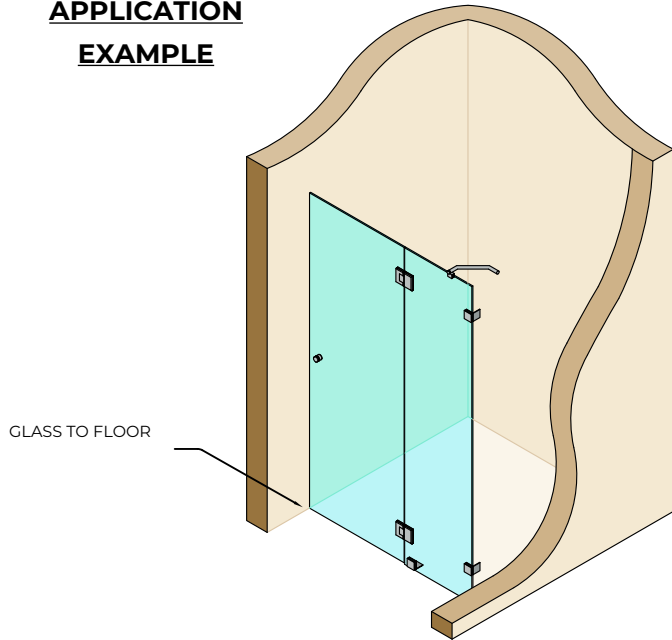

**APPLICATION  
EXAMPLE**

**END VIEW  
ON SEAL**

SEAL SUITABLE FOR BOTTOM EDGES OF  
GLASS DOORS

SEALS PROVIDED IN SINGLE UNITS

(10MM GLASS REDUCTION  
REQUIRED ALONG FLOOR)

**Express Toughening, 51-55 Fowler Road, Hainault,  
Essex, IG6 3UT**

Tel: +44 (0)20 8500 1188  
info@expresstoughening.com  
www.expresstoughening.com

Copyright (C) - October 2020, All Rights Reserved

**NOTES/SPECIFICATION:**

GLAZING SEALS SUPPLIED IN TRANSLUCENT PVC PROFILES.  
GLAZING SEAL SUITABLE FOR 10MM GLASS PANES  
PLEASE NOTE THE REQUIRED GLASS REDUCTION ALONG THE  
ASSOCIATED SEAL DETAIL