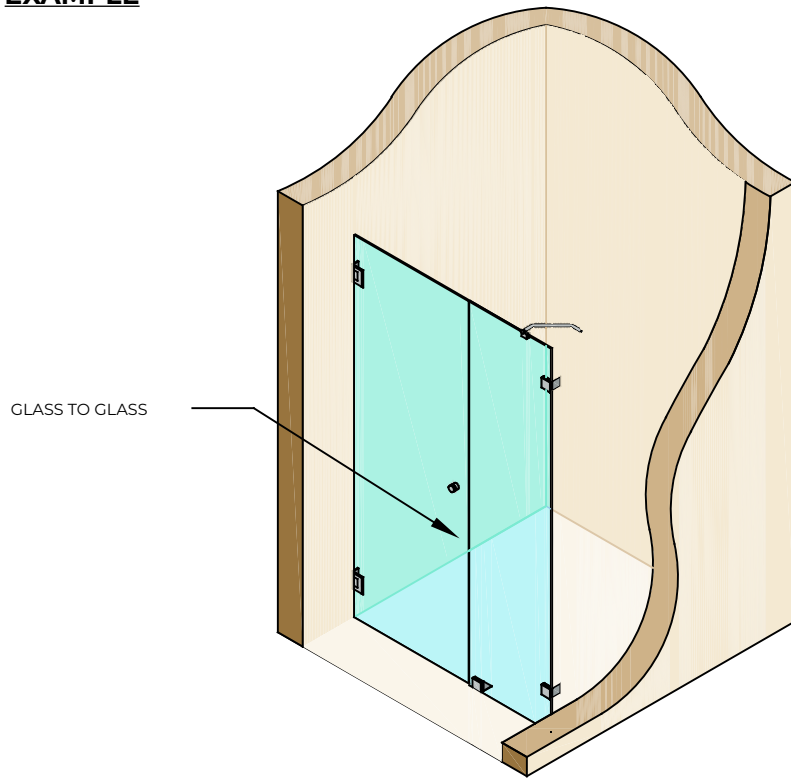

**APPLICATION
EXAMPLE**

**END VIEW
ON SEAL**

SEAL SUITABLE FOR GLASS TO
GLASS CLOSURE DETAILS
RIGID SEAL RESTRICTS OPENING
TO ONE DIRECTION ONLY
SEALS PROVIDED IN SINGLE UNITS

6MM GLASS TO GLASS REDUCTION
REQUIRED BETWEEN GLASS PANES

GLAZING SEALS SUPPLIED IN TRANSLUCENT PVC PROFILES.
GLAZING SEAL SUITABLE FOR 8MM GLASS PANES
PLEASE NOTE THE REQUIRED GLASS REDUCTION ALONG THE
ASSOCIATED SEAL DETAIL

PRODUCT REF:	SH/GGA/S10
DESCRIPTION:	DIMENSIONED ELEVATIONS AND PRODUCT DETAILS
DRAWING REF:	SH/GGA/S10 - 001C