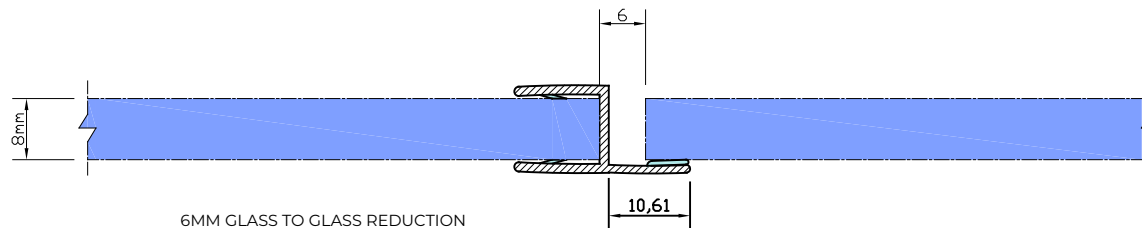

**APPLICATION
EXAMPLE**

**END VIEW
ON SEAL**

SEAL SUITABLE FOR GLASS TO
GLASS CLOSURE DETAILS
RIGID SEAL RESTRICTS OPENING
TO ONE DIRECTION ONLY
SEALS PROVIDED IN SINGLE UNITS

6MM GLASS TO GLASS REDUCTION
REQUIRED BETWEEN GLASS PANES

GLAZING SEALS SUPPLIED IN TRANSLUCENT PVC PROFILES.
GLAZING SEAL SUITABLE FOR 8MM GLASS PANES
PLEASE NOTE THE REQUIRED GLASS REDUCTION ALONG THE
ASSOCIATED SEAL DETAIL

PRODUCT REF:	SH/GGA/S10
DESCRIPTION:	DIMENSIONED ELEVATIONS AND PRODUCT DETAILS
DRAWING REF:	SH/GGA/S10 - 001C