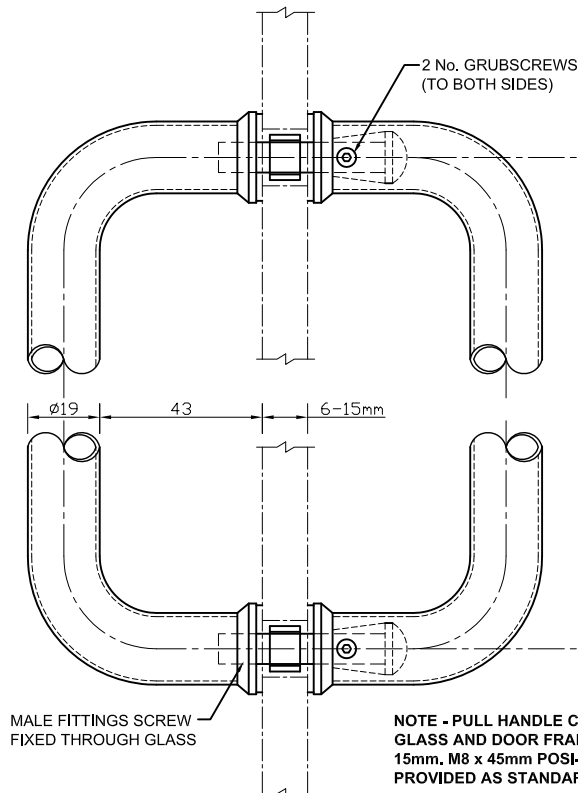

**SIDE VIEW ON HANDLE**

(SCALE 1:2 (A4))

**REQUIRED GLASS PREP**

(SCALE 1:2 (A4))

**NOTES/SPECIFICATION:**

PULL HANDLE COMPONENTS SUPPLIED IN POLISHED STAINLESS STEEL.

PULL HANDLE SUITABLE FOR 6 TO 15mm GLASS PANES (WITH STANDARD SCREWS PROVIDED). CAN ALSO BE UTILISED ON THICKER GLASS AND DOOR FRAMES, HOWEVER LONGER M8 POSI-PAN FIXINGS WILL BE REQUIRED (PROVIDED BY OTHERS).

<b>PRODUCT REF:</b>	<b>SH/GGA/P05</b>
<b>DESCRIPTION:</b>	DIMENSIONED ELEVATIONS AND PRODUCT DETAILS
<b>DRAWING REF:</b>	<b>SH/GGA/P05 - 001</b>