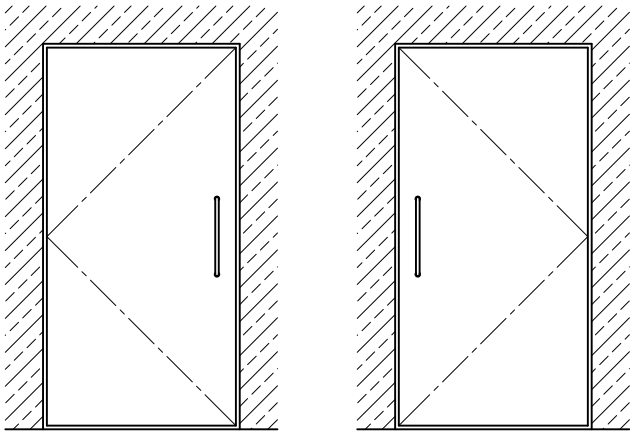

EXAMPLE VIEWS ON TYPICAL DOOR