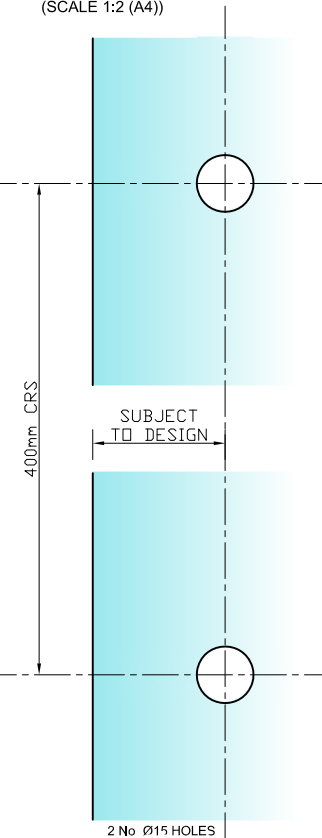

**SIDE VIEW ON HANDLE**

(SCALE 1:2 (A4))

**REQUIRED GLASS PREP**

(SCALE 1:2 (A4))

**NOTES/SPECIFICATION:**

PULL HANDLE COMPONENTS SUPPLIED IN POLISHED STAINLESS STEEL.

PULL HANDLE SUITABLE FOR 6 TO 15mm GLASS PANES (WITH STANDARD SCREWS PROVIDED). CAN ALSO BE UTILISED ON THICKER GLASS AND DOOR FRAMES, HOWEVER LONGER M8 POSI-PAN FIXINGS WILL BE REQUIRED (PROVIDED BY OTHERS).

<b>PRODUCT REF:</b>	<b>SH/GGA/P05</b>
<b>DESCRIPTION:</b>	DIMENSIONED ELEVATIONS AND PRODUCT DETAILS
<b>DRAWING REF:</b>	<b>SH/GGA/P05 - 001</b>